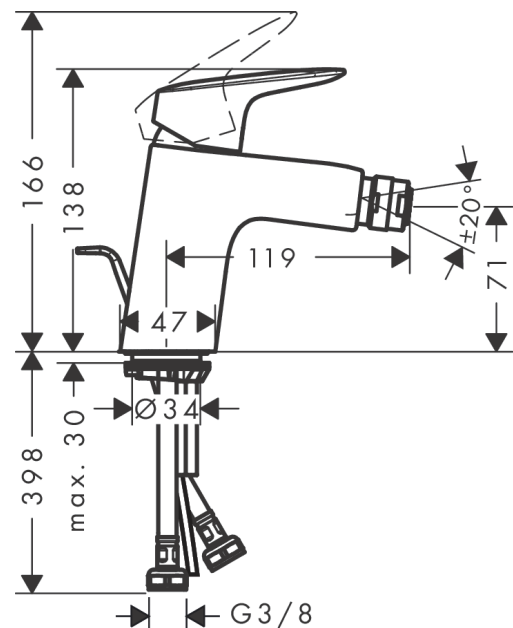

Scale drawing