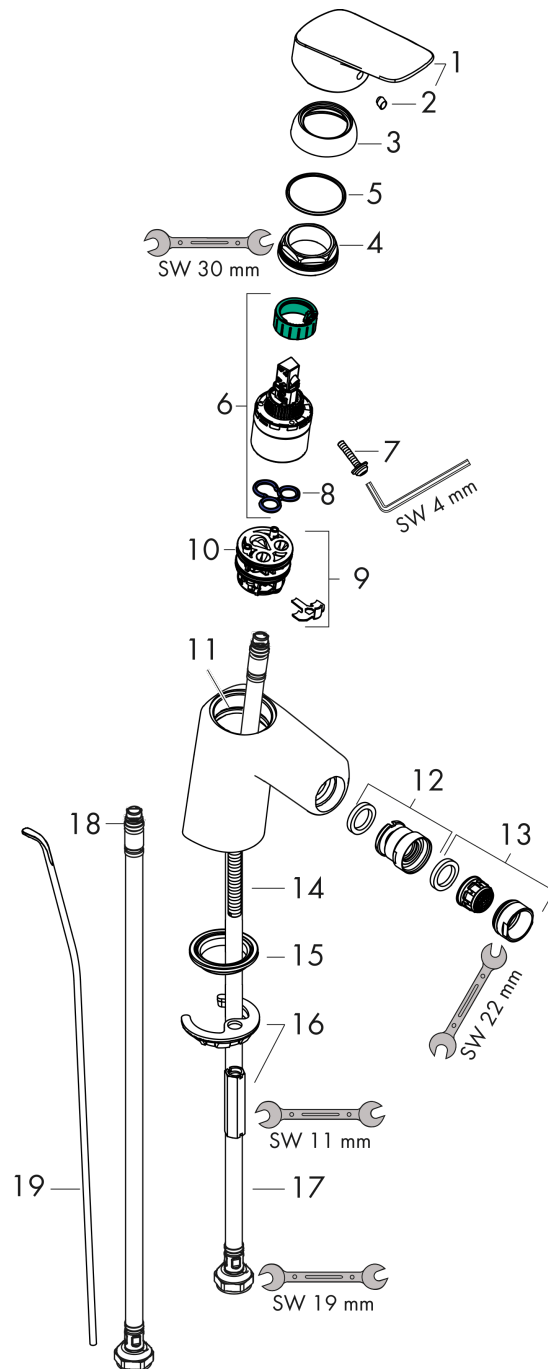

##### product features

- consists of: single lever bidet mixer, waste set
- projection: 119 mm
- spout height: 71 mm
- aerator with ball pivot
- spray type: normal spray
- maximum flow rate at 3 bar: 7,2 l/min
- ceramic cartridge
- temperature limitation adjustable
- suitable for continuous flow water heaters
- pop-up waste set G 1¼
- material waste set: synthetic
- connection type: G ¾ connections
- connection dimension: DN15

#### Scale drawing

**Logis**

**Single lever bidet mixer 70 with pop-up waste set**

Finish: **Matt Black** Article Number: **71204670**

**Flowchart**

**Logis**  
**Single lever bidet mixer 70 with pop-up waste set**  
 Finish: **Matt Black** Article Number: **71204670**

**Exploded Drawing**

Year of production: >06/23

**Logis****Single lever bidet mixer 70 with pop-up waste set**Finish: **Matt Black** Article Number: **71204670****Spare part list**

Year of production: &gt;06/23

Pos.	Description	Article Number	PC	PU
1	handle	92224670	0	1
2	screw cover	96338610	51	1
3	flange	97406670	56	1
4	nut	97209000	5	1
5	O-Ring 32x2	98193000	1	1
6	cartridge, assy	92730000	11	1
7	locking screw for handle	95140000	2	1
8	seal	95008000	3	1
9	adapter for cartridge	98750000	4	1
10	O-Ring 30x2	98186000	1	1
11	O-ring 35x2	92604000	2	1
12	ball joint	92036670	0	1
13	aerator M24x1 (7 l/min)	92509000	6	1
14	screw M8 x 68	97736000	2	1
15	seal Ø 42	98722000	2	1
16	fixing set	96016000	8	1
17	connection hose 450 mm M8x0,75 G3/8	97206000	8	1
18	O-ring 6,6x1,6	93019000	1	1
19	pull rod	96657670	54	1
a	pop up waste	92168000	9	1