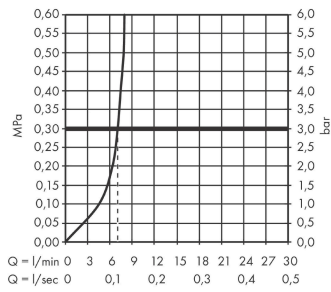

##### product features

- consists of: single lever bidet mixer, waste set
- projection: 119 mm
- spout height: 71 mm
- aerator with ball pivot
- spray type: normal spray
- maximum flow rate at 3 bar: 7,2 l/min
- ceramic cartridge
- temperature limitation adjustable
- suitable for continuous flow water heaters
- pop-up waste set G 1¼
- material waste set: synthetic
- connection type: G ¾ connections
- connection dimension: DN15

#### Scale drawing

**Logis**

**Single lever bidet mixer 70 with pop-up waste set**

Finish: **Matt Black** Article Number: **71204670**

**Flowchart**

**Logis**  
**Single lever bidet mixer 70 with pop-up waste set**  
 Finish: **Matt Black** Article Number: **71204670**